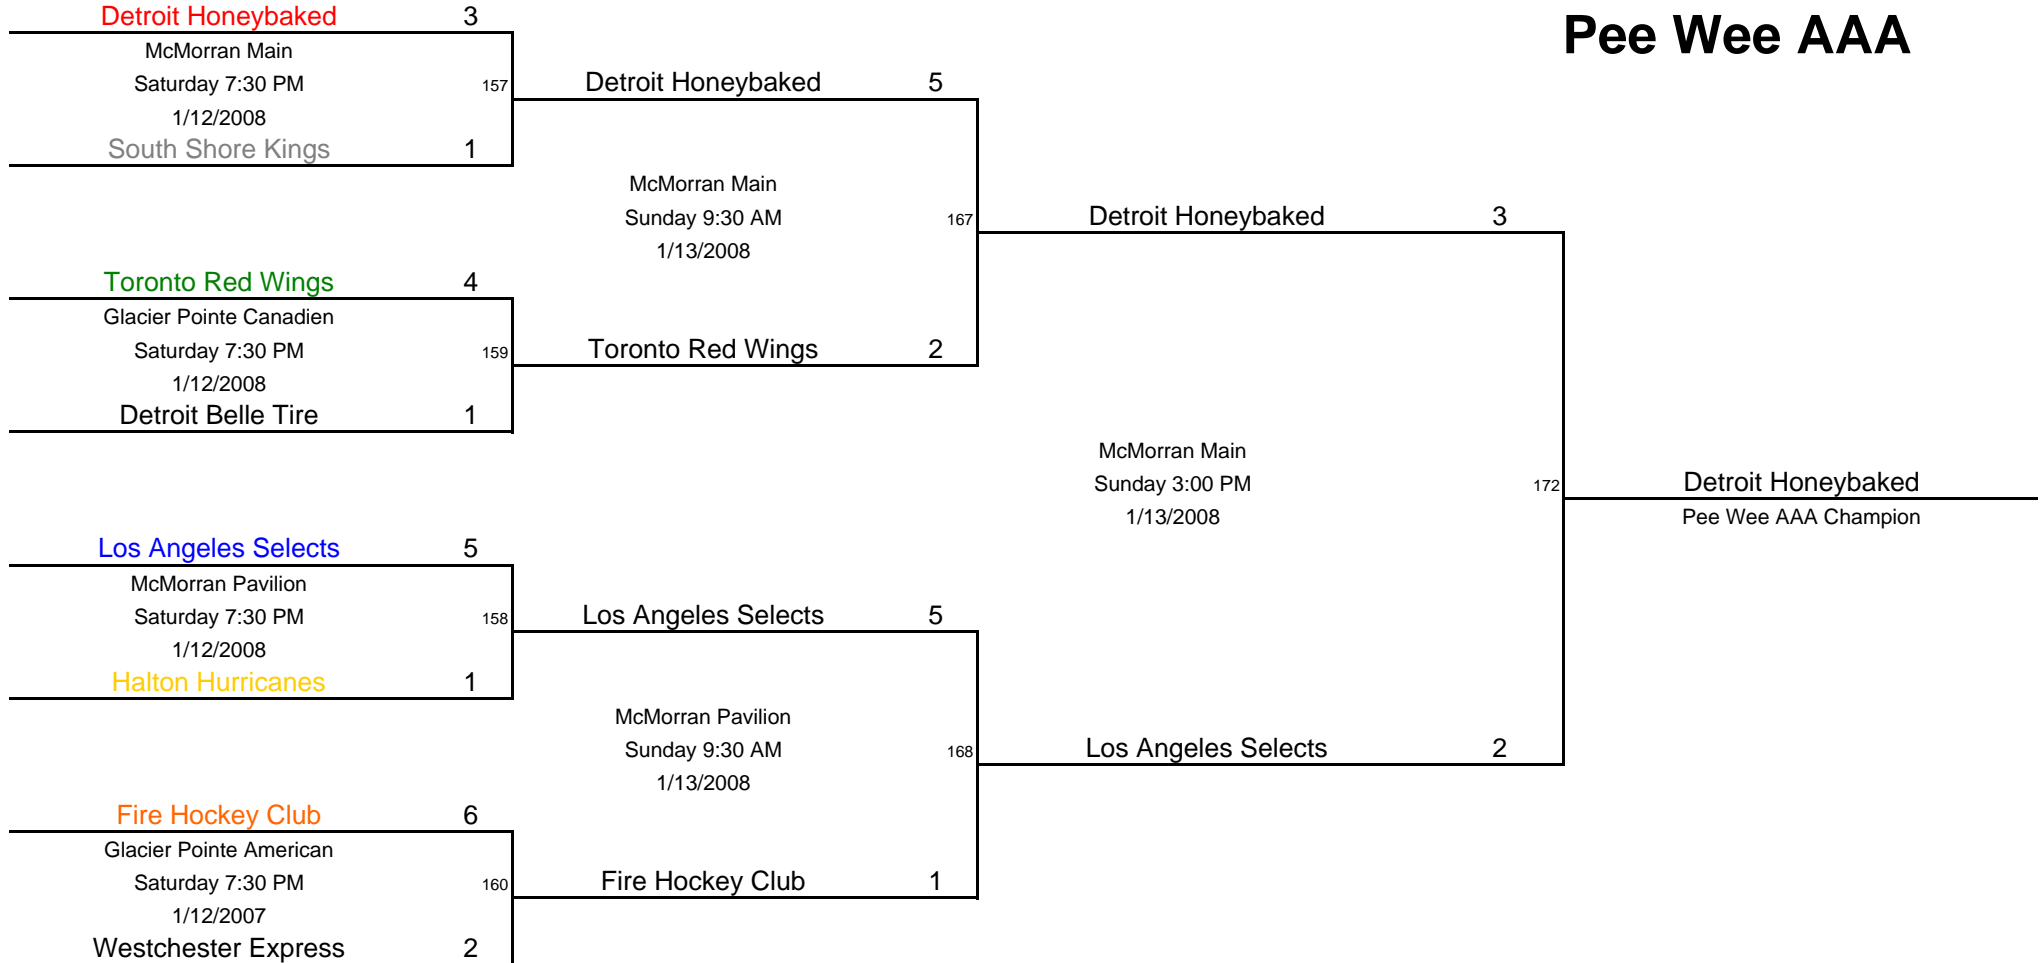

Pee Wee AAA

MM	McMorran Main	701 McMorran Blvd- Port Huron, MI
MP	McMorran Pavilion	701 McMorran Blvd- Port Huron, MI
GPC	Glacier Pte- Canadian	4150 Dove Rd- Port Huron, MI
GPA	Glacier Pte- American	4150 Dove Rd- Port Huron, MI
PPA	Polar Palace- Arctic	3301 Davison Rd- Lapeer, MI
PPP	Polar Palace- Polar	3301 Davison Rd- Lapeer, MI
IMA	Ice Mountain- Avalanche	5371 Daly Farms Dr, Burton, MI
IMG	Ice Mountain- Glacier	5371 Daly Farms Dr, Burton, MI