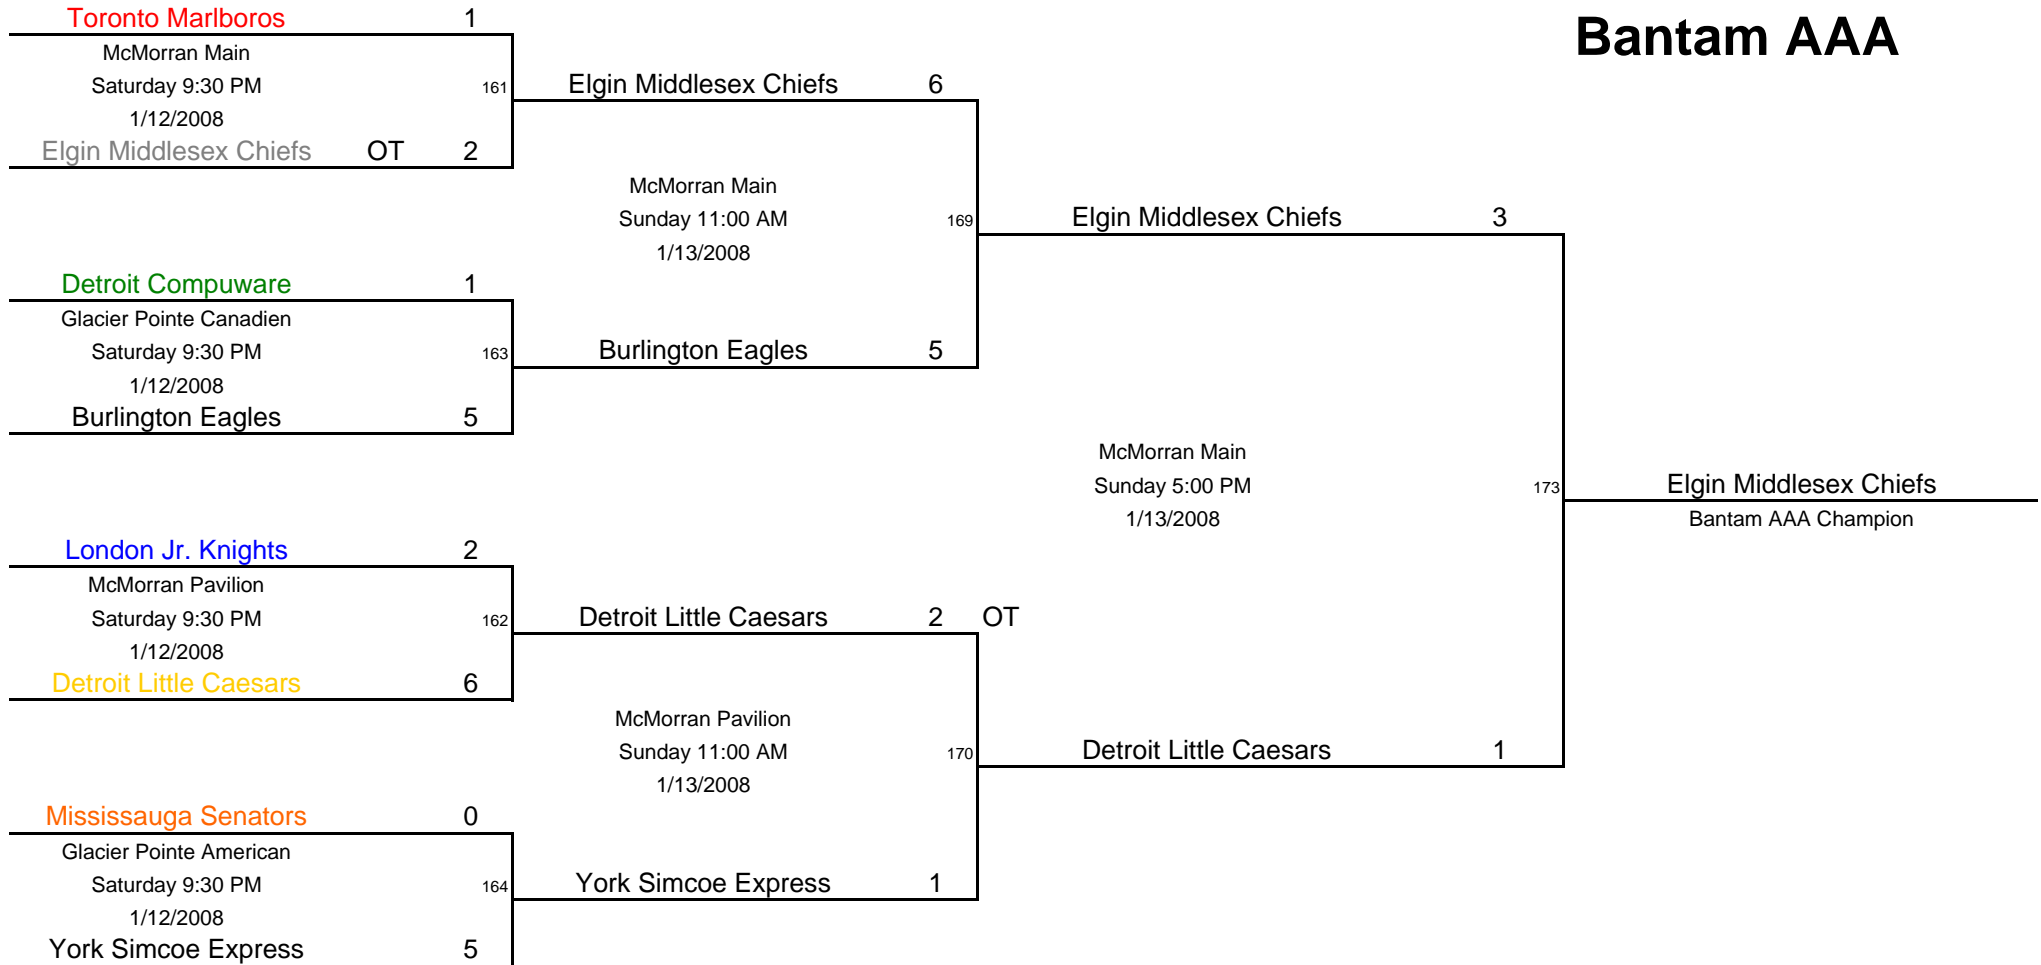

Bantam AAA

MM	McMorran Main	701 McMorran Blvd- Port Huron, MI
MP	McMorran Pavilion	701 McMorran Blvd- Port Huron, MI
GPC	Glacier Pte- Canadian	4150 Dove Rd- Port Huron, MI
GPA	Glacier Pte- American	4150 Dove Rd- Port Huron, MI
PPA	Polar Palace- Arctic	3301 Davison Rd- Lapeer, MI
PPP	Polar Palace- Polar	3301 Davison Rd- Lapeer, MI
IMA	Ice Mountain- Avalanche	5371 Daly Farms Dr, Burton, MI
IMG	Ice Mountain- Glacier	5371 Daly Farms Dr, Burton, MI